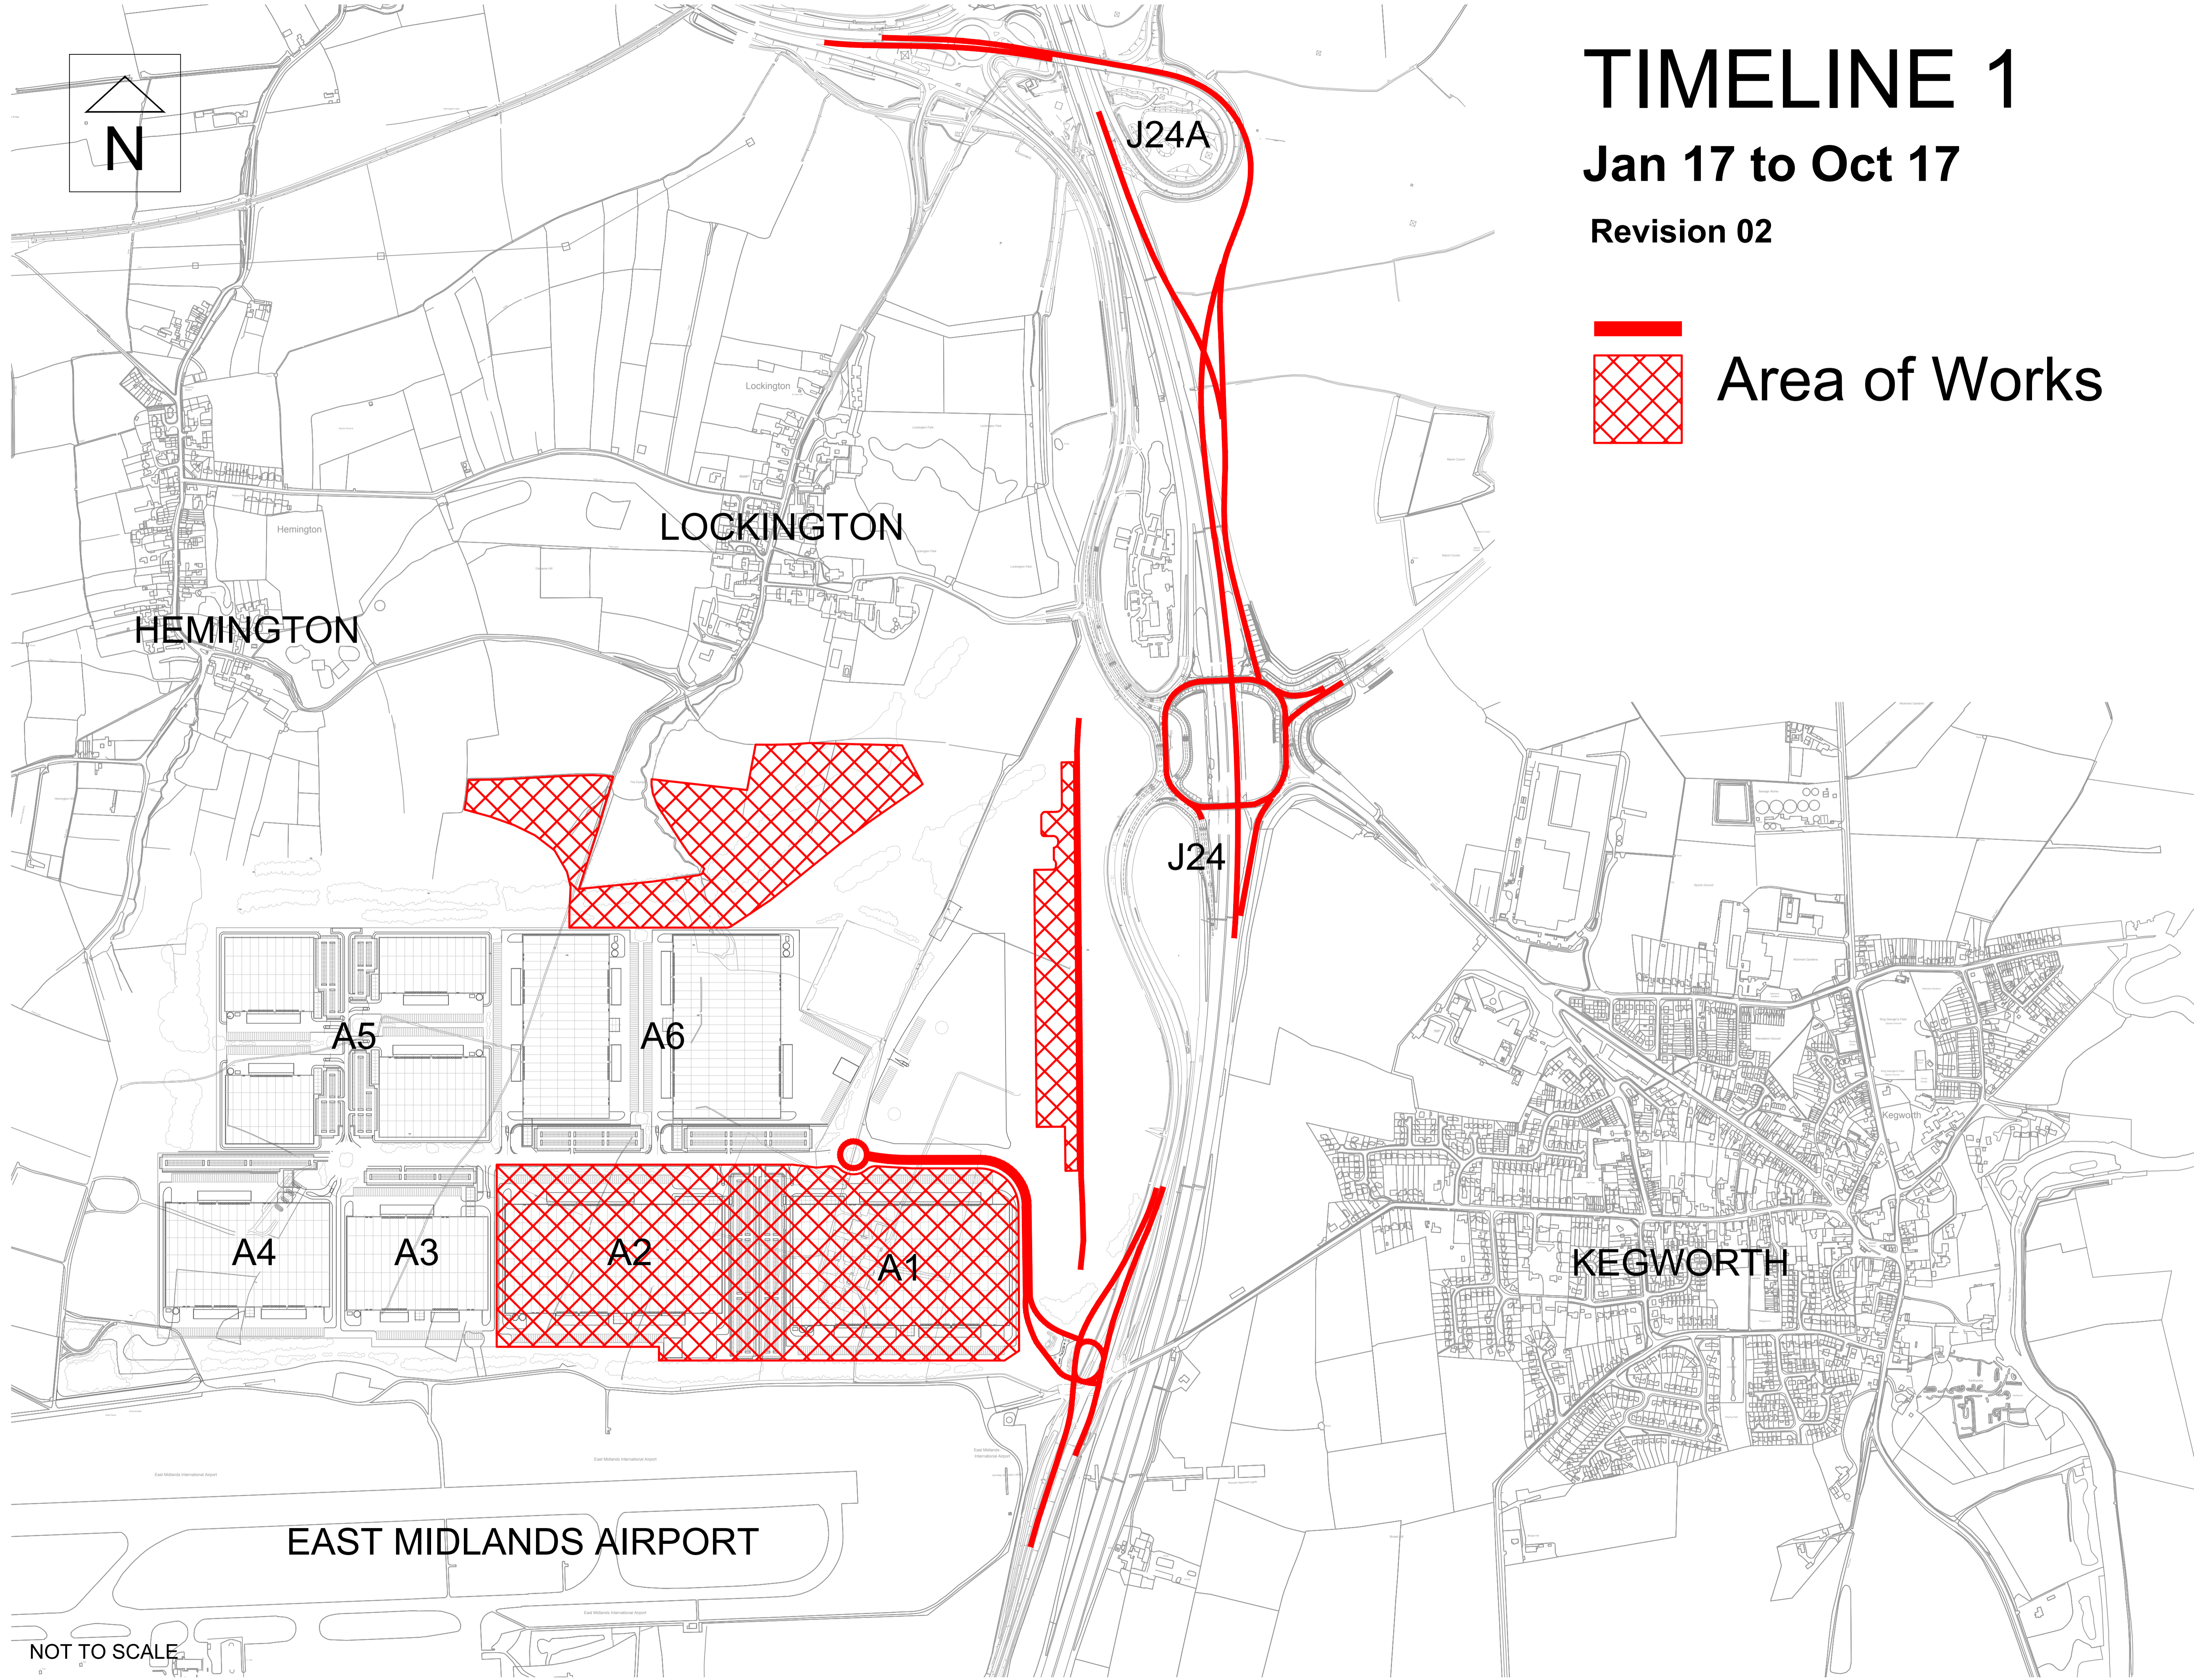

TIMELINE 1

Jan 17 to Oct 17

Revision 02

J24A

LOCKINGTON

HEMINGTON

J24

A5

A6

A4

A3

A2

A1

KEGWORTH

EAST MIDLANDS AIRPORT

NOT TO SCALE